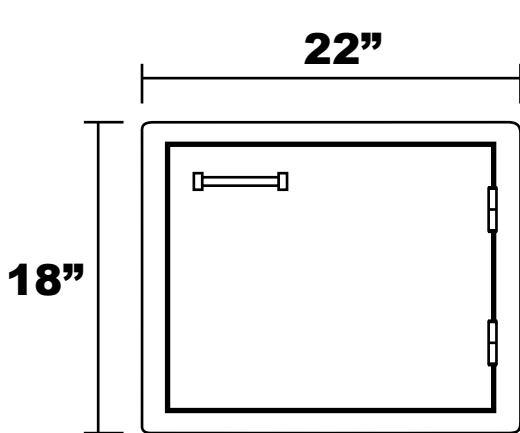

# Horizontal Door w/ Towel Rack

## Top View

## Side View

**CUTOUT DIMENSIONS:  
19 3/8" x 15 3/4"**