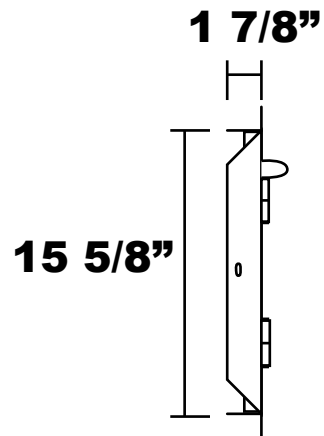

# Horizontal Door w/ Towel Rack

## Top View

## Side View

**CUTOUT DIMENSIONS:  
19 3/8" x 15 3/4"**