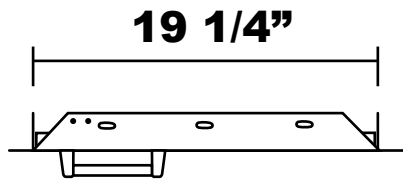

# Horizontal Door w/ Towel Rack

## Top View

## Side View

**CUTOUT DIMENSIONS:  
19 3/8" x 15 3/4"**